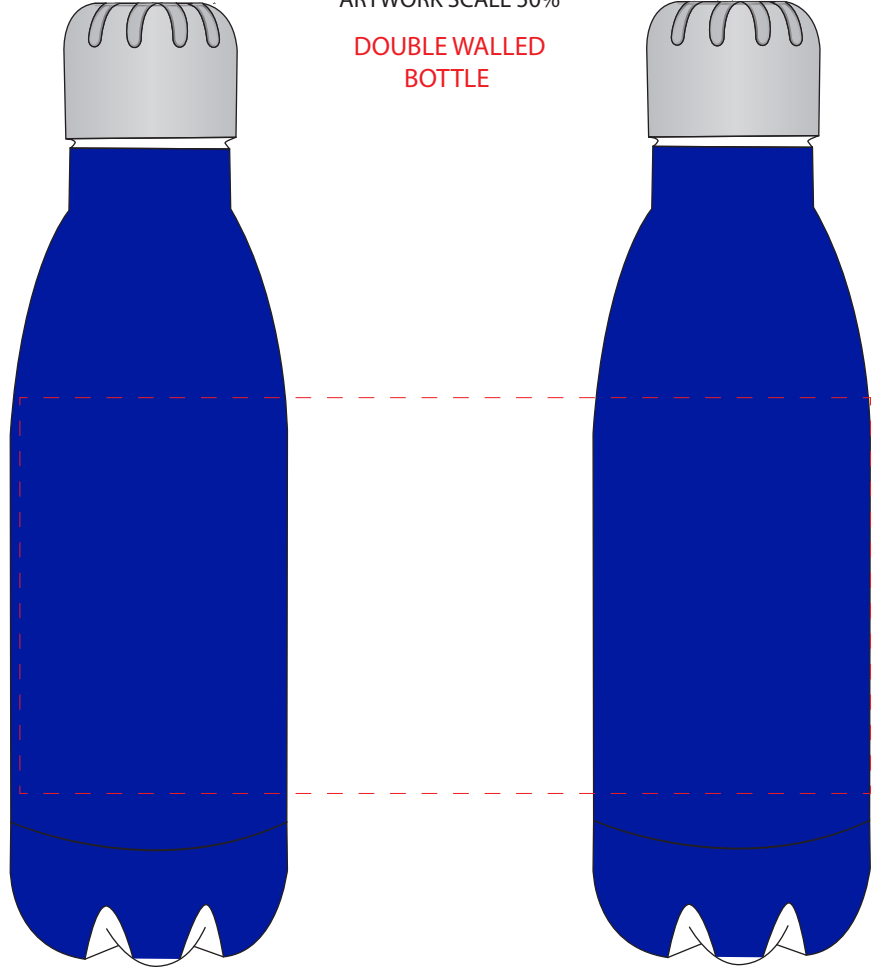

## PRODUCT NOTES:

We stock this item in the following colours

The dashed line is to demonstrate print area and will not appear on your printed item

## PANTONE REFERENCE(S)

Full Colour Printing

## PRINT LAYOUT

- LOGOS WILL BE DIRECTLY OPPOSITE
- LOGOS WILL NOT BE DIRECTLY OPPOSITE

ARTWORK SCALE 50%

DOUBLE WALLED BOTTLE